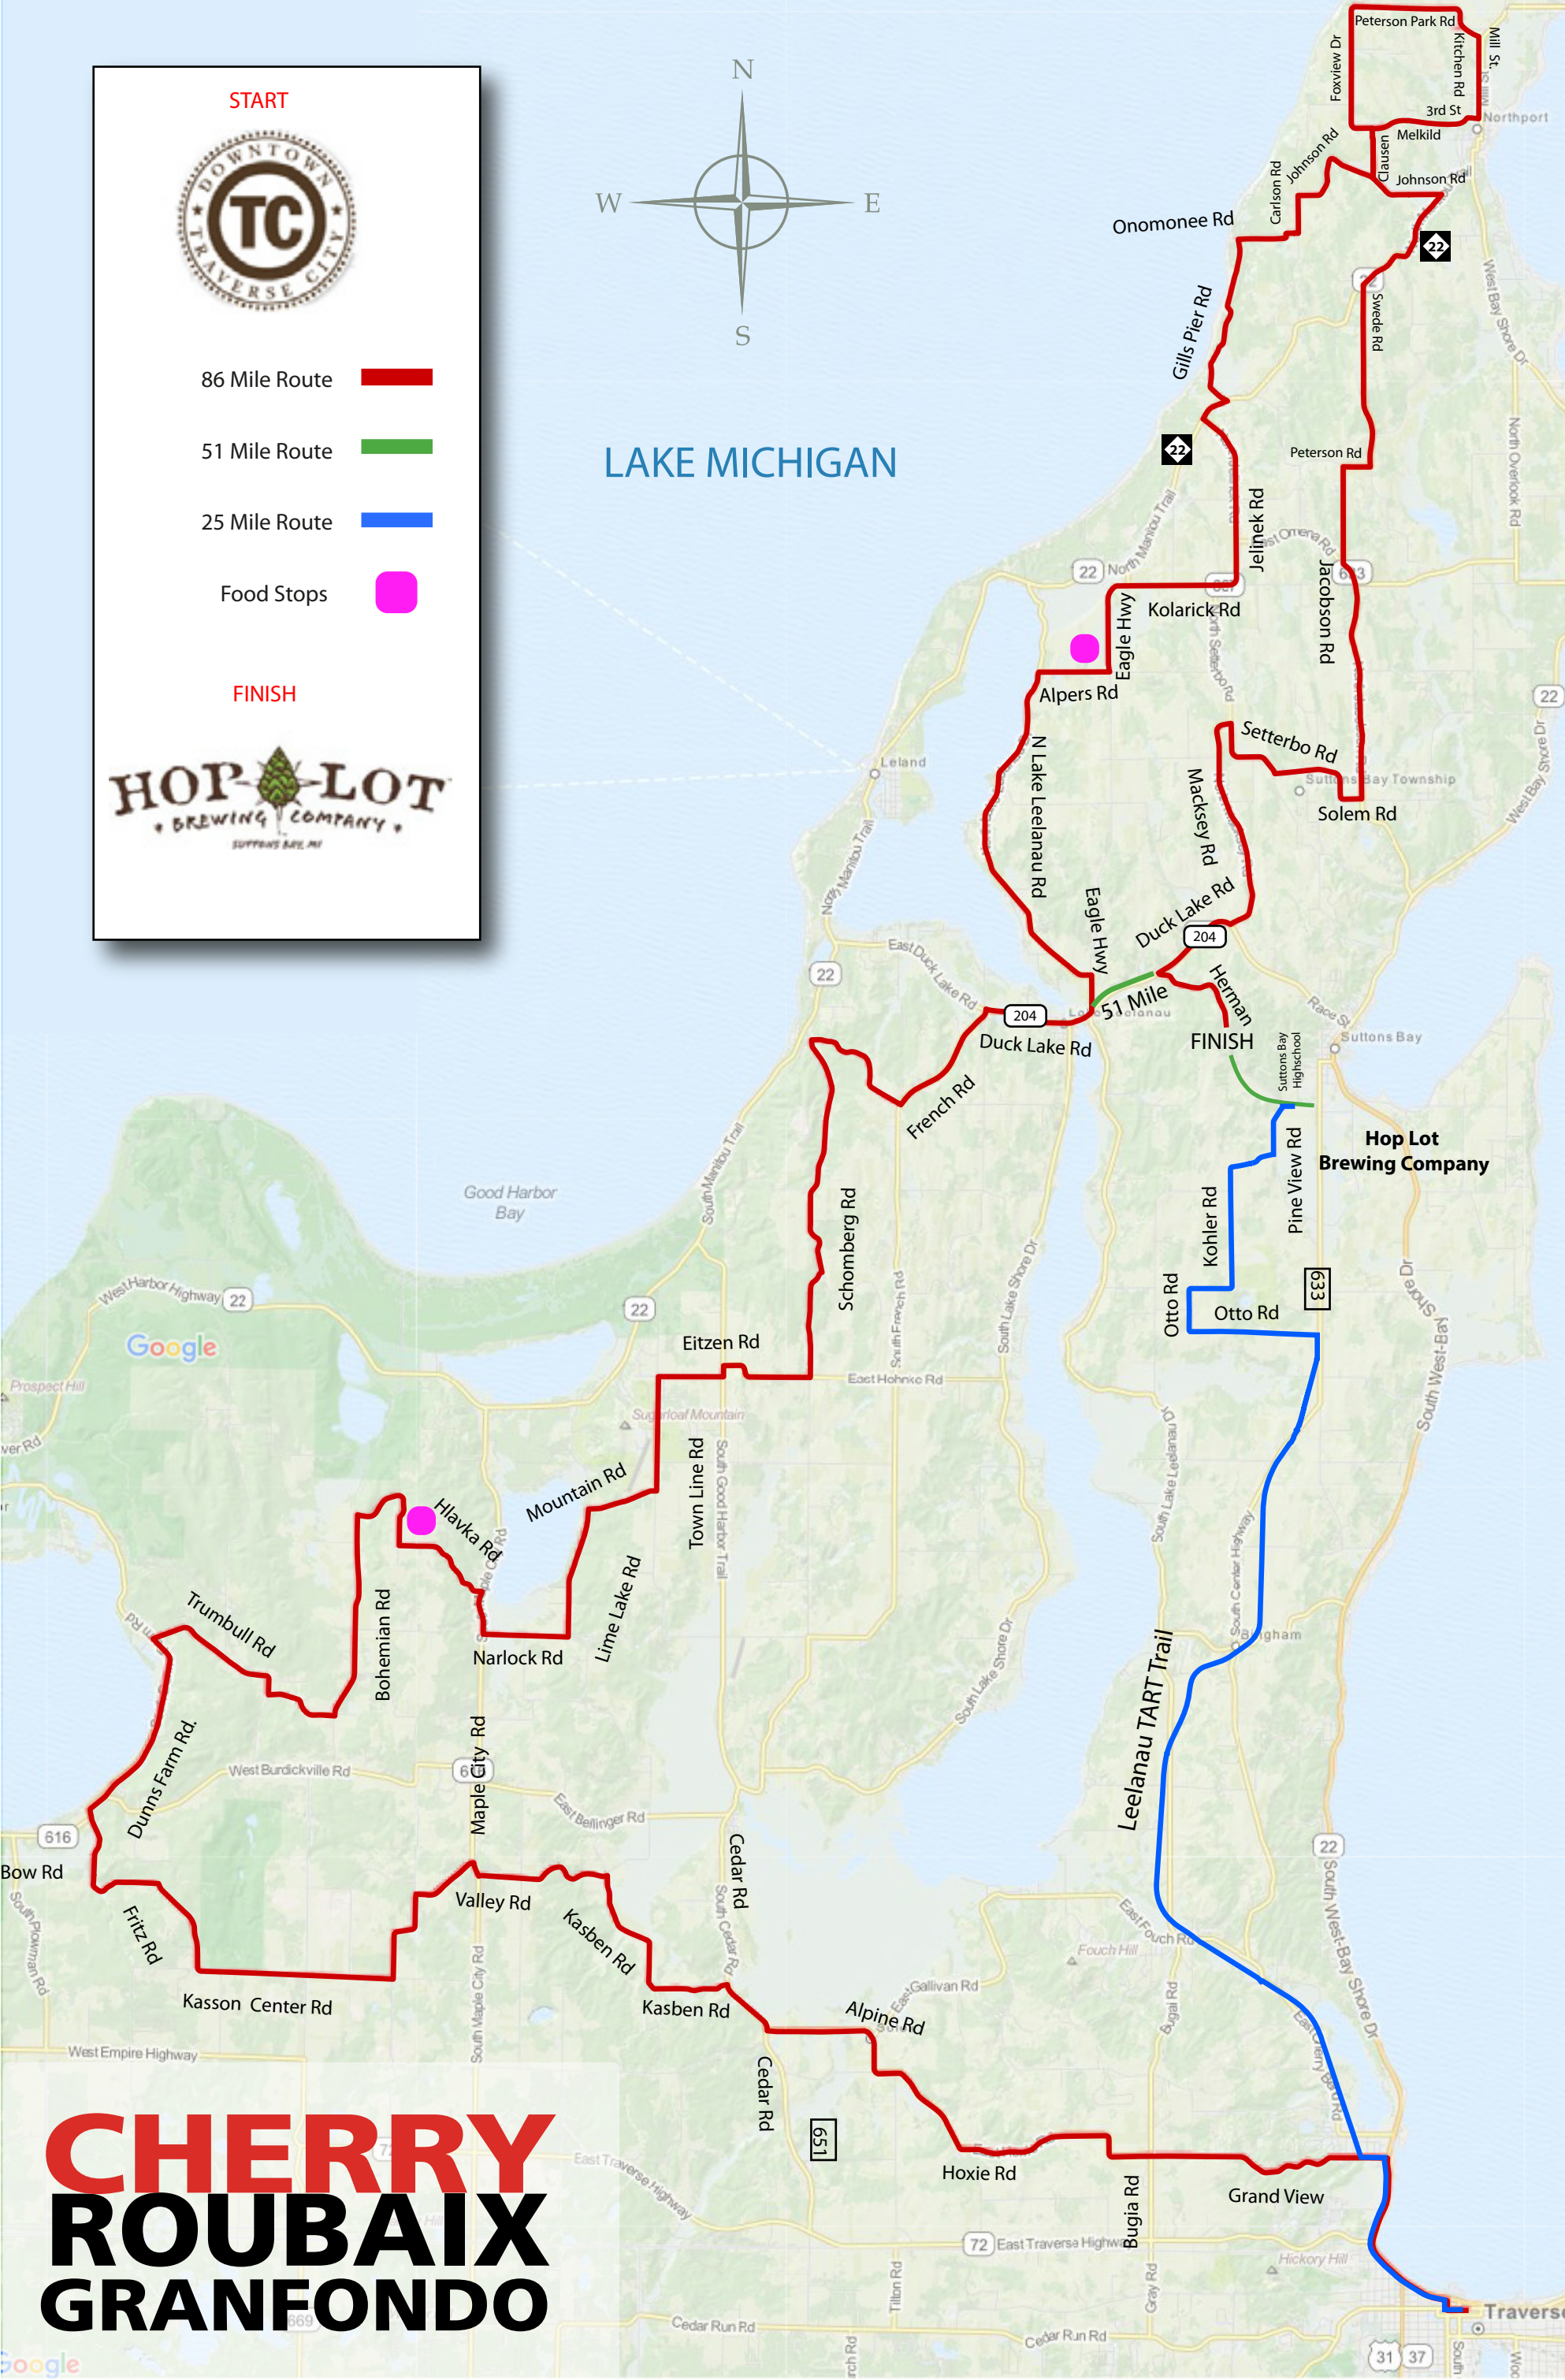

START

86 Mile Route 

51 Mile Route 

25 Mile Route 

Food Stops 

FINISH

LAKE MICHIGAN

CHERRY ROUBAIX GRANFONDO

BMW of Traverse City

The Ultimate Driving Machine

HAGERTY

(231) 922-2002
(800) 950-3541