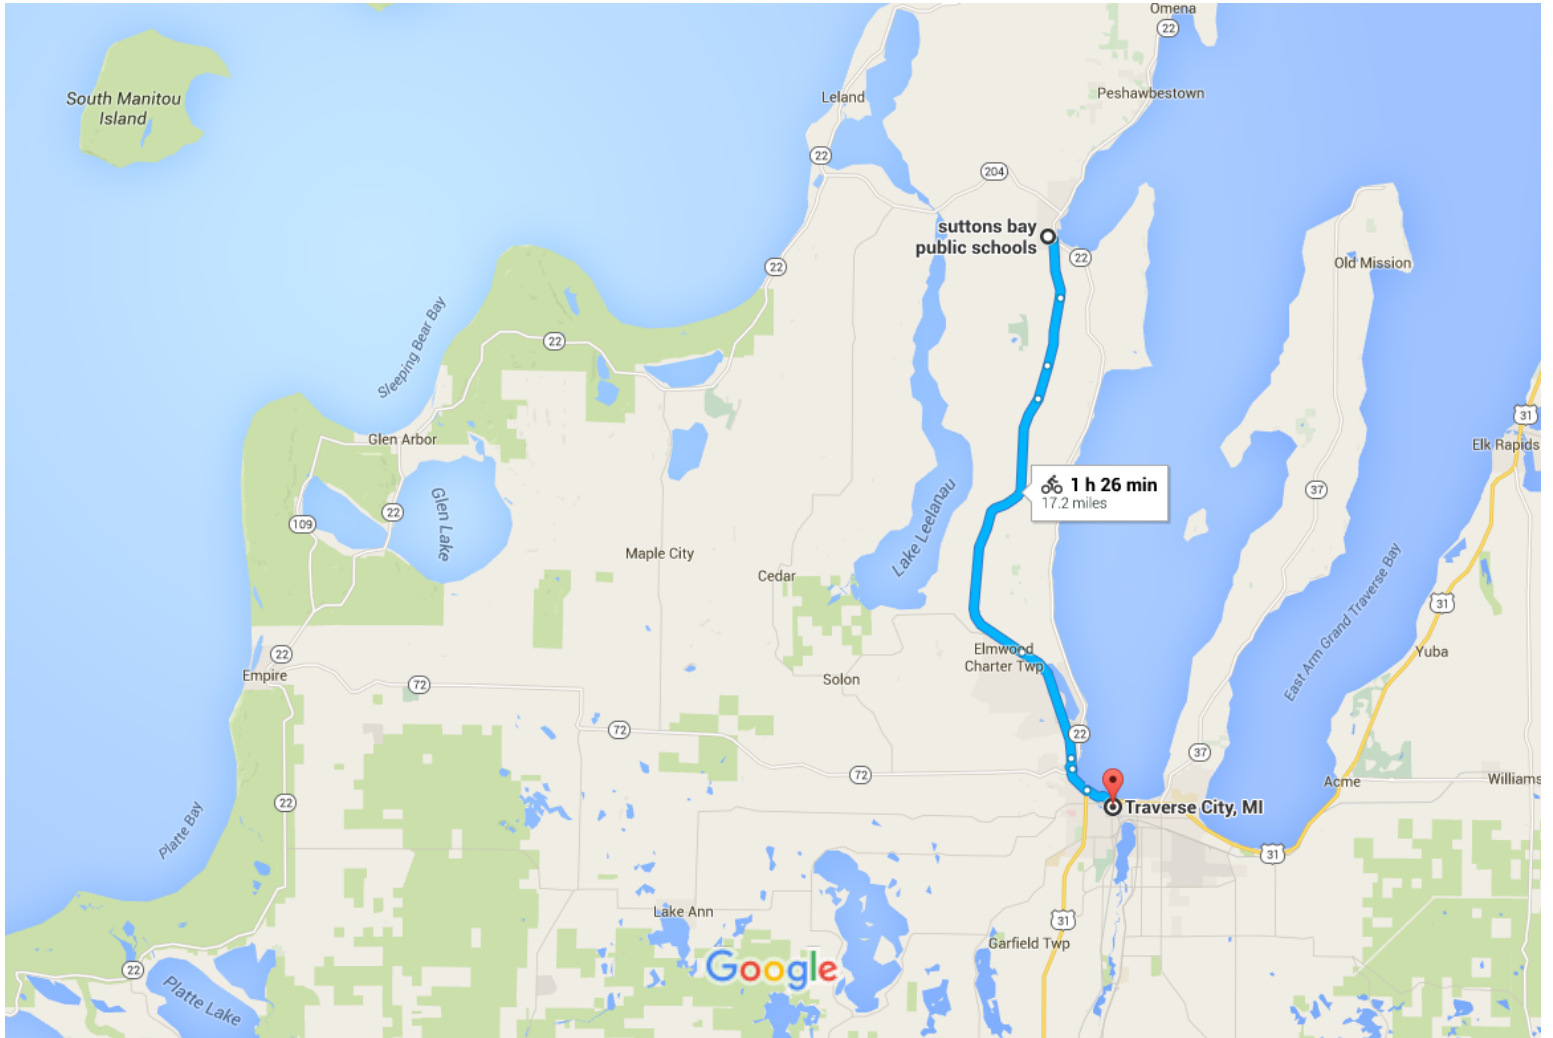

suttons bay public schools to Traverse City, MI

Bicycle 17.2 miles, 1 h 26 min

Map data ©2016 Google 2 mi

### suttons bay public schools

310 South Elm Street, Suttons Bay, MI 49682

Use caution - may involve errors or sections not suited for bicycling

- ↑ 1. Head south on S Elm St toward 2nd St 0.1 mi

---

- ↶ 2. Turn left onto 4th St 0.2 mi

---

- ↷ 3. Turn right onto Leelanau Trail 1.5 mi

---

- ↶ 4. Slight left to stay on Leelanau Trail 1.8 mi

---

- ↷ 5. Slight right to stay on Leelanau Trail 2.0 mi

- 
-  6. Slight left to stay on Leelanau Trail 0.9 mi
- 
-  7. Slight left to stay on Leelanau Trail 7.6 mi
- 
-  8. Continue onto Traverse Area Recreation Trail 3.1 mi
- 
-  9. Turn right to stay on Traverse Area Recreation Trail 0.4 mi
- 
-  10. Slight left to stay on Traverse Area Recreation Trail 0.7 mi
- 
-  11. Turn right to stay on Traverse Area Recreation Trail 82 ft
- 
-  12. Turn right toward N Cass St 0.8 mi
- 
-  13. Turn right onto N Cass St 318 ft
- 
-  14. Turn left 0.1 mi
- 
-  15. Turn right 131 ft
- 
-  16. Turn right 151 ft
- 
-  33 ft

## Google Maps