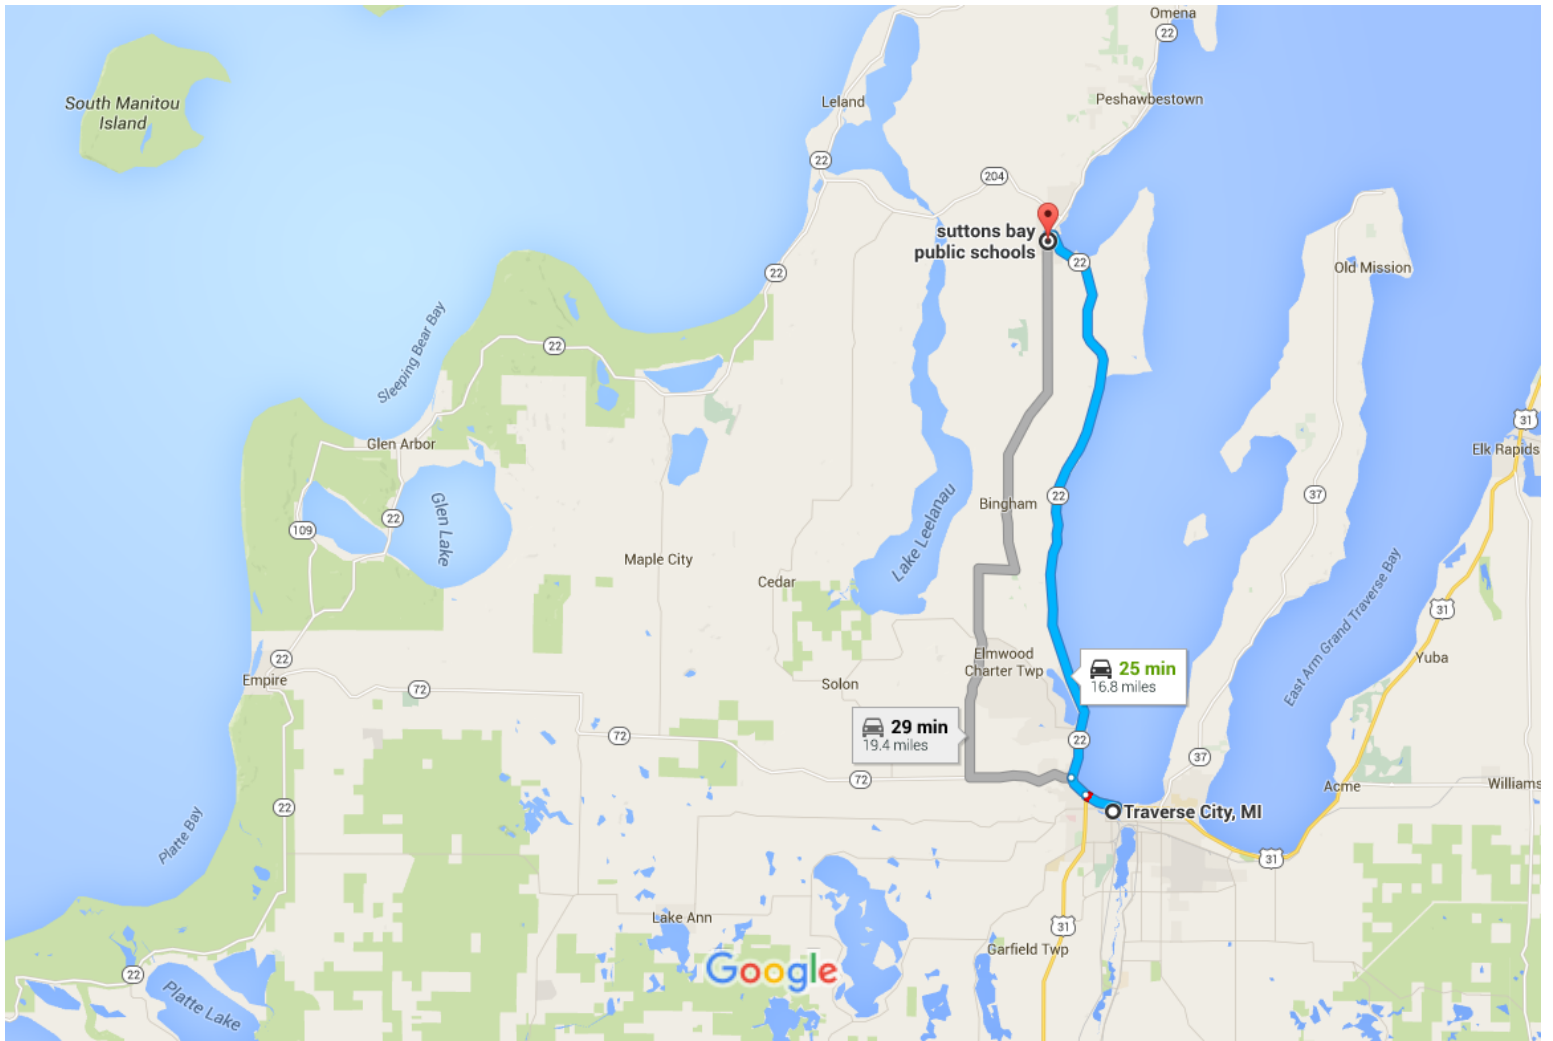

Traverse City, MI to suttons bay public schools

Drive 16.8 miles, 25 min

Map data ©2016 Google 2 mi

# Traverse City, MI

## Follow M-22 S to W Broadway in Suttons Bay

- ↩ 3. Turn left onto Park St 22 min (16.3 mi)

---

  - ↩ 4. Turn left onto E Grandview Pkwy 482 ft

---

  - ↑ 5. Continue straight onto W Grandview Pkwy 0.9 mi

---

  - ↑ 6. Continue onto M-22 S/S W Bay Shore Dr 0.6 mi

---

  - 14.8 mi
- [Continue to follow M-22 S](#)